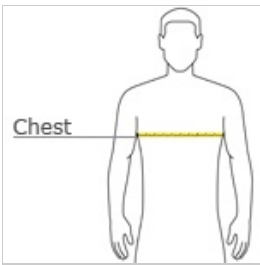

Sport-Tek® Youth PosiCharge® Classic Mesh Reversible Tank. YST500

A moisture-wicking tank with open-hole mesh for a classic look and PosiCharge technology for improved color-fastness.

- 3.6-ounce, 100% polyester mesh with PosiCharge technology
- White mesh reverse
- Double-layer construction with open, individually hemmed layers for easy decoration

CARE INSTRUCTIONS

Machine wash color with like colors. Do not use fabric softener. Do not bleach. Tumble dry low. Remove promptly. Cool iron if needed. Do not dry clean.

HOW TO MEASURE

CHEST WIDTH

Measure under the arm and around the fullest part of the chest with arms down, keeping tape horizontal.

SIZE CHART

	XS	S	M	L	XL
Size	4	6/8	10/12	14/16	18/20
Chest	25-26	26-28	28-30	30-32	32-35

COLOR INFORMATION

Black PMS NTR BLACK	Carolina Blue PMS 646C	Deep Orange PMS 173C	Forest Green PMS 5605C	Iron Grey/ White	Kelly Green PMS 554C	Maroon PMS 7645C	Purple PMS 7680C	True Navy PMS 532C	True Red PMS 7620C	True Royal PMS 2757C