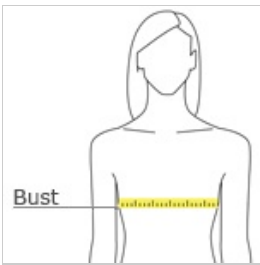

Sport-Tek® Ladies PosiCharge® Competitor™ Racerback Tank. LST356

A layerable, moisture-wicking must-have with PosiCharge technology to lock in color-all at a great value.

- 3.8-ounce, 100% polyester interlock with PosiCharge technology
- Removable tag for comfort and relabeling
- Self-fabric binding at neck and armholes

front

back

HOW TO MEASURE

BUST

Measure under the arm and around the fullest part of the bust with arms down, keeping tape horizontal.

SIZE CHART

	XS	S	M	L	XL	XXL	3XL	4XL
Size	2	4/6	8/10	12/14	16/18	20/22	24/26	28/30
Bust	32-34	35-36	37-38	39-41	42-44	45-47	48-51	52-55